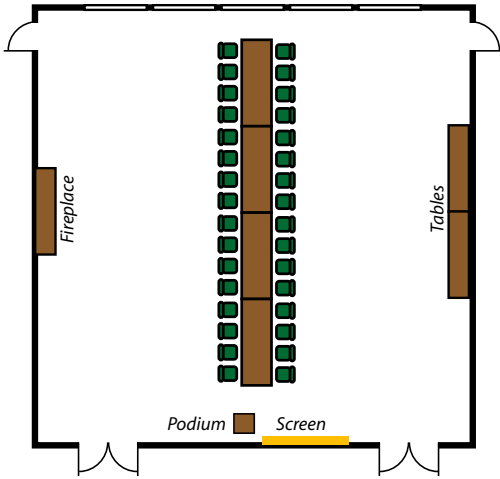

Possible Event Room Set-Up Ideas

Boardroom Style