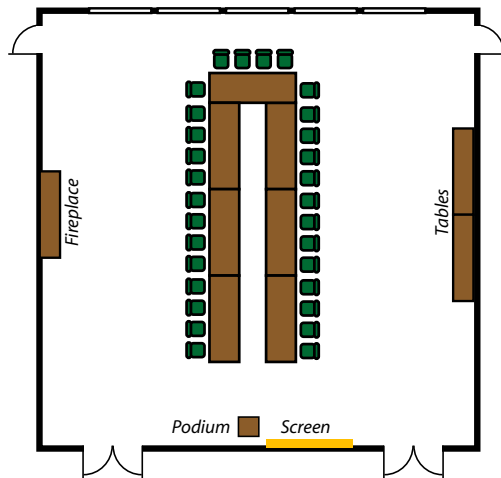

[Click here for diagrams of room set-ups.](#)

Possible Event Room Set-Up Ideas

Boardroom Style

"T" Style

Theater Style

"U" Style

Hollow Square Style

Classroom Style

The Event Room is an open 1250 sq. ft. meeting space for all occasions.

It measures 35 ft. wide by 35 ft. long.

Capacity:
With table configurations, seats up to 65 people.

Without tables using the Theater Style - seats up to 95 people.

The Board Room

The Board Room seats 8-10 people, has a wet bar in room. It measures 12 feet wide by 18 feet long.