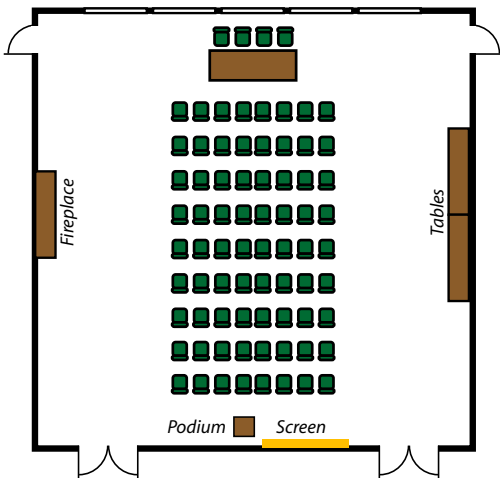

[Click here for diagrams of room set-ups.](#)

Possible Event Room Set-Up Ideas

Boardroom Style

"T" Style

Theater Style

"U" Style

Hollow Square Style

Classroom Style

The Event Room is an open 1250 sq. ft. meeting space for all occasions.

It measures 35 ft. wide by 35 ft. long.

Capacity:
With table configurations, seats up to 65 people.

Without tables using the Theater Style - seats up to 95 people.

The Board Room

The Board Room seats 8-10 people, has a wet bar in room. It measures 12 feet wide by 18 feet long.