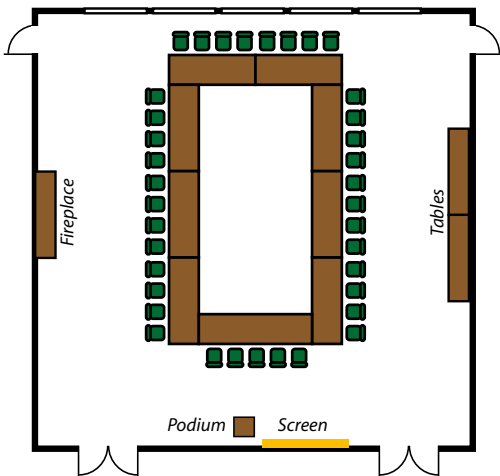

[Click here for diagrams of room set-ups.](#)

Possible Event Room Set-Up Ideas

Boardroom Style

"T" Style

Theater Style

"U" Style

Hollow Square Style

Classroom Style

The Event Room is an open 1250 sq. ft. meeting space for all occasions.

It measures 35 ft. wide by 35 ft. long.

Capacity:
With table configurations, seats up to 65 people.

Without tables using the Theater Style - seats up to 95 people.

The Board Room

The Board Room seats 8-10 people, has a wet bar in room. It measures 12 feet wide by 18 feet long.