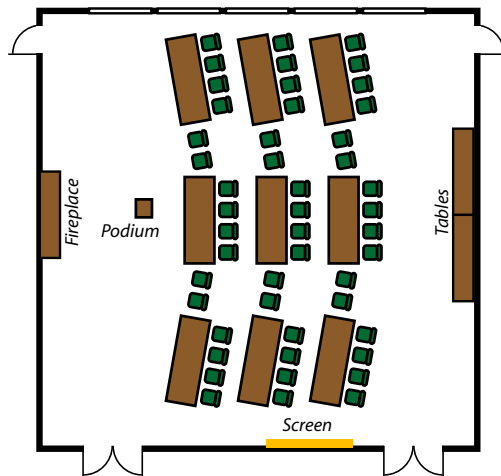

[Click here for diagrams of room set-ups.](#)

Possible Event Room Set-Up Ideas

Boardroom Style

"T" Style

Theater Style

"U" Style

Hollow Square Style

Classroom Style

The Event Room is an open 1250 sq. ft. meeting space for all occasions.

It measures 35 ft. wide by 35 ft. long.

Capacity:
With table configurations, seats up to 65 people.

Without tables using the Theater Style - seats up to 95 people.

The Board Room

The Board Room seats 8-10 people, has a wet bar in room. It measures 12 feet wide by 18 feet long.