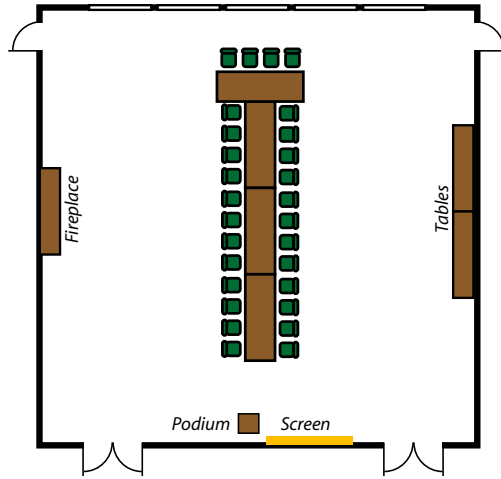

Possible Event Room Set-Up Ideas

"T" Style

The Event Room is an open 1250 sq. ft. meeting space for all occasions.

It measures 35 ft. wide by 35 ft. long.

Capacity:
With table configurations, seats up to 65 people.

Without tables using the Theater Style - seats up to 95 people.

The Board Room

The Board Room seats 8-10 people, has a wet bar in room. It measures 12 feet wide by 18 feet long.