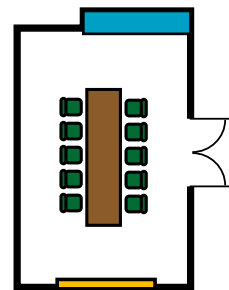

[Click here for diagrams of room set-ups.](#)

Possible Event Room Set-Up Ideas

Boardroom Style

"T" Style

Theater Style

"U" Style

Hollow Square Style

Classroom Style

The Event Room is an open 1250 sq. ft. meeting space for all occasions.

It measures 35 ft. wide by 35 ft. long.

Capacity:
With table configurations, seats up to 65 people.

Without tables using the Theater Style - seats up to 95 people.

The Board Room

The Board Room seats 8-10 people, has a wet bar in room. It measures 12 feet wide by 18 feet long.